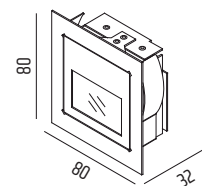

OPTICS/ROTATION:

ACCESSORIES:

9051 - housing
for concrete wall

LIGHT SOURCE:

POWER SUPPLY:

CONTROL:

NORMS: