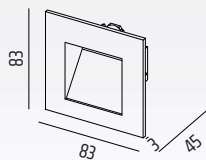

CHANNEL FLEXX

3019XX base module LED

ACCESSORIES:

9030 - housing for concrete wall

XXXXSS - cover square/square

XXXXSL - cover square/line

XXXXRL - cover round/line

FINISH COLORS: