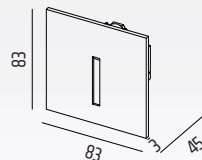

CHANNEL FLEXX

3019XX base module LED

ACCESSORIES:

9030 - housing for concrete wall

XXXXSS - cover square/square

XXXXSL - cover square/line

XXXXRL - cover round/line

FINISH COLORS:

CHANNEL FLEXX

3019 3W 190lm 3000K - base module LED

XXXXSS - cover square/square

XXXXSL - cover square/line

XXXXRL - cover round/square

HOUSING:

MONTAGE:

DIFFUSER: