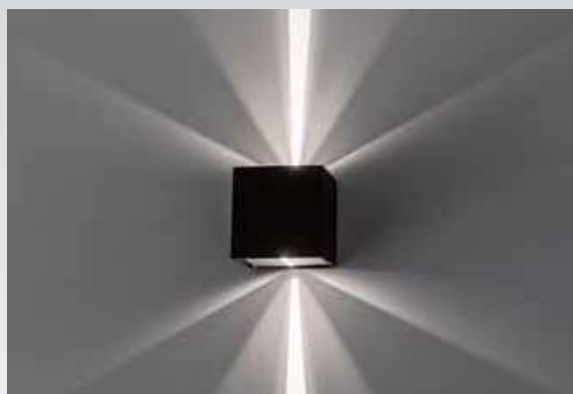

CREDO 100 ○

9020

9021

9022

9023

3020W

FINISH COLORS:

CREDO 100

3020 6W 220lm 3000K