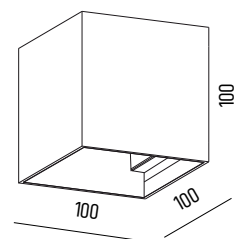

## CREDO 100 RETROFIT

R3020 LED G9 max. 8W

HOUSING:

MONTAGE:

DIFFUSER:

OPTICS/ROTATION:

LIGHT SOURCE:

POWER SUPPLY: