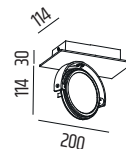

FOCUS UNO RETROFIT

1051 LED AR111 G53 max.15W

FOCUS DUE RETROFIT

1052 2xLED AR111 G53 max.2x15W

FOCUS UNO

FOCUS DUE

HOUSING:

MONTAGE: