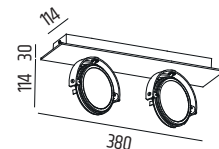

FOCUS UNO RETROFIT

1051 LED AR111 G53 max.15W

FOCUS DUE RETROFIT

1052 2xLED AR111 G53 max.2x15W

FOCUS UNO

FOCUS DUE

HOUSING:

MONTAGE: