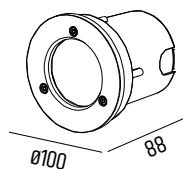

FOLLOW ME RG