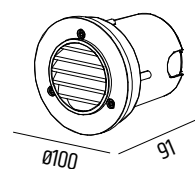

7511 6W 260lm 3000K

FOLLOW ME QG

7410 6W 300lm 3000K

FOLLOW ME RG

FOLLOW ME RR

FOLLOW ME QG

HOUSING:

MONTAGE: