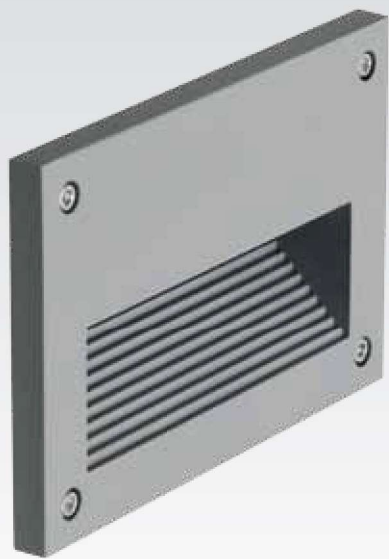

FOLLOW ME

7420S

7421S

FINISH COLORS:     

FOLLOW ME QH

7420 6W 220lm 3000K

FOLLOW ME QV

7421 6W 220lm 3000K

FOLLOW ME QH

FOLLOW ME QV

HOUSING:

MONTAGE:

DIFFUSER:

OPTICS/ROTATION:

LIGHT SOURCE:

POWER SUPPLY: