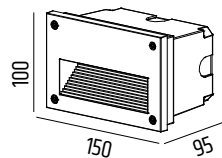

FOLLOW ME QH