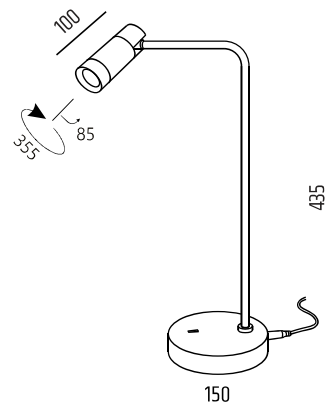

# LIBER TABLE

3091B

## LIBER TABLE

3091 6W 450lm 3000K

FINISH COLORS:

240

HOUSING:

STEEL

MONTAGE:

DIFFUSER: