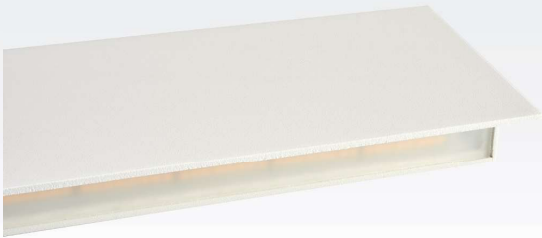

# OXYGEN K 600

6390W

FINISH COLORS:

OXYGEN K 600

6390 18W 1450lm 3000K

HOUSING:

STEEL

MONTAGE:

DIFFUSER:

OPTICS/ROTATION:

LIGHT SOURCE:

18W  
2100lm

LED  
3000K

CRI  
≥80

POWER SUPPLY:

230V