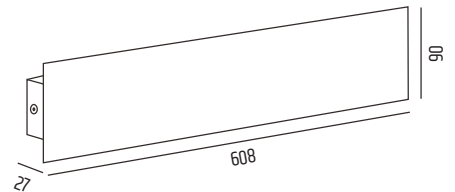

# OXYGEN K 600

6390W

FINISH COLORS:

OXYGEN K 600

6390 18W 1450lm 3000K

HOUSING:

STEEL

MONTAGE:

DIFFUSER:

OPTICS/ROTATION:

LIGHT SOURCE:

18W  
2100lm

LED  
3000K

CRI  
≥80

POWER SUPPLY:

230V