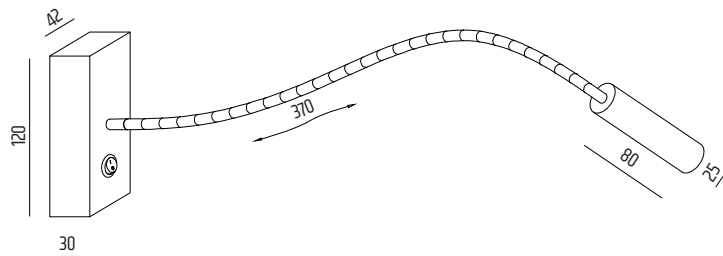

# READER WALL B o

3009B

FINISH COLORS:

## READER WALL B

3009 1,1W 100lm 3000K

HOUSING:

MONTAGE:

DIFFUSER:

OPTICS/ROTATION:

LIGHT SOURCE:

POWER SUPPLY: