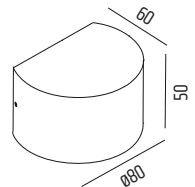

RECORD

3004W

FINISH COLORS:

RECORD

3004 3W 240lm 3000K

HOUSING:

MONTAGE:

DIFFUSER: