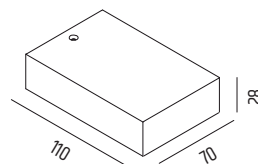

STEP

3007AB

STEP

3007 3,3W 240lm 3000K

FINISH COLORS:

HOUSING:

MONTAGE:

DIFFUSER: