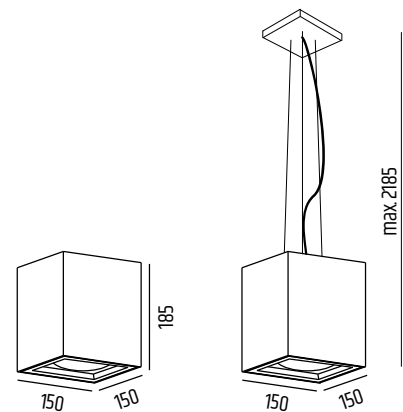

## ACRIS N

N6112 6-24W 950-3300lm 3000K  
 N6117 6-24W 990-3400lm 4000K

HOUSING:

MONTAGE:

DIFFUSER:

OPTICS/ROTATION:

LIGHT SOURCE:

POWER SUPPLY: