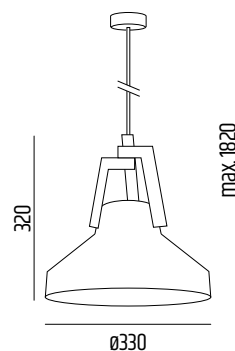

APEX DECO

8520AG

FINISH COLORS:

APEX DECO

8520 A60 E27 LED max.15W

HOUSING:

MONTAGE:

DIFFUSER: