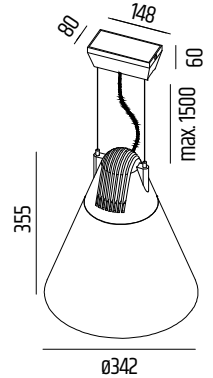

APEX II

8540BW

FINISH COLORS:

APEX II

8540 25-40W 2900-4300lm 3000K
8545 25-40W 3000-4500lm 4000K

HOUSING:

MONTAGE:

DIFFUSER: