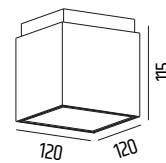

## CUBIC 120 RETROFIT

1120 LED AR111 G53 max.15W

HOUSING:

MONTAGE:

DIFFUSER:

OPTICS/ROTATION:

LIGHT SOURCE:

POWER SUPPLY: