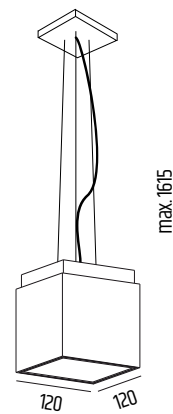

## CUBIC 120 RETROFIT

1120 LED AR111 G53 max.15W

HOUSING:

MONTAGE:

DIFFUSER:

OPTICS/ROTATION:

LIGHT SOURCE:

POWER SUPPLY: