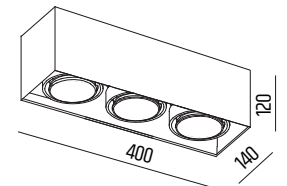

CUBIC 140 DUE RETROFIT

1222 2xLED AR111 G53 max.2x15W

CUBIC 140 TRE RETROFIT

1223 3xLED AR111 G53 max.3x15W

HOUSING:

MONTAGE:

DIFFUSER:

OPTICS/ROTATION:

LIGHT SOURCE:

POWER SUPPLY:

CONTROL:

NORMS: