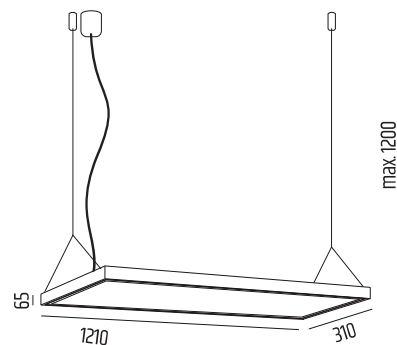

TRACK LIGHTS

WALL

OUTSIDE

LIGHT SOURCE:

POWER SUPPLY:

CONTROL:

NORMS:

SYSTEM LUMINAIRES