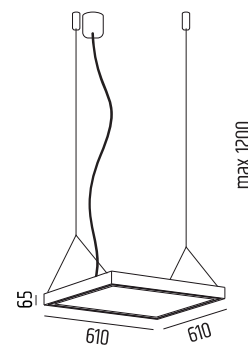

FLASH Q BL N/Z

N6672W

FINISH COLORS:

FLASH Q BL N/Z MPRM

N6672 36/38/40/42W 3700/3900/4100/4300lm 3000K
 N6677 36/38/40/42W 3950/4200/4400/4600lm 4000K

FLASH Q BL N/Z OP

N6685 36/38/40/42W 4150/4400/4650/4850lm 3000K
 N6690 36/38/40/42W 4450/4700/4950/5150lm 4000K

HOUSING:

MONTAGE:

DIFFUSER:

OPTICS/ROTATION:

LIGHT SOURCE:

POWER SUPPLY:

CONTROL:

NORMS: