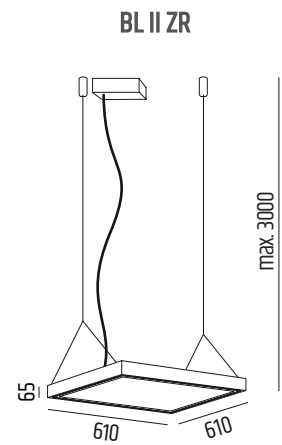

FLASH Q BL II Z/ZR ◦

BL II Z

BL II ZR

FINISH COLORS: 

FLASH Q BL II Z/ZR MPRM

Z6672 / ZR6672 26/28/30/32/34/36/38W 3250/3500/3750/4000/4250/4500/4750lm 3000K
 Z6677 / ZR6677 26/28/30/32/34/36/38W 3350/3600/3900/4150/4450/4700/4950lm 4000K

OPTICS/ROTATION:

LIGHT SOURCE:

NORMS:

BL II Z

BL II ZR

POWER SUPPLY:

CONTROL: