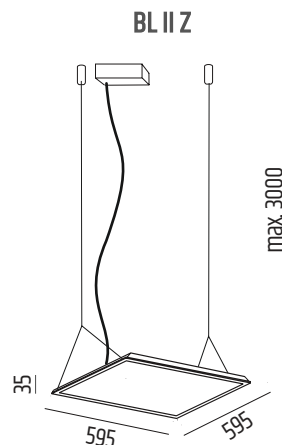

FLASH Q BL II Z/ZR ◦

FINISH COLORS:

FLASH Q BL II Z/ZR MPRM

Z6672 / ZR6672 26/28/30/32/34/36/38W 3250/3500/3750/4000/4250/4500/4750lm 3000K
Z6677 / ZR6677 26/28/30/32/34/36/38W 3350/3600/3900/4150/4450/4700/4950lm 4000K

FLASH Q BL II Z/ZR OP

Z6685 / ZR6685 26/28/30/32/34/36/38W 3480/3750/4000/4250/4550/4800/5050lm 3000K
Z6690 / ZR6690 26/28/30/32/34/36/38W 3570/3850/4100/4400/4750/5000/5250lm 4000K

HOUSING:

MONTAGE:

DIFFUSER:

OPTICS/ROTATION:

LIGHT SOURCE:

NORMS:

BL II Z

POWER SUPPLY:

CONTROL: