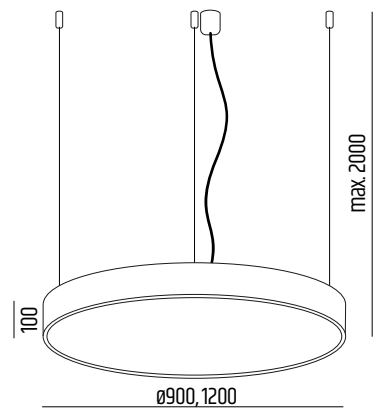

FLASH R N/Z 900, 1200

6142-9

FINISH COLORS:

FLASH R 900, 1200

900

6142W-9, 6142S-9, 6142B-9 50/59/69W 5200/6100/7100lm 3000K
 6147W-9, 6147S-9, 6147B-9 50/59/69W 5500/6500/7600lm 4000K

1200

6142W-12, 6142S-12, 6142B-12 75/85/102W 7900/9300/10800lm 3000K
 6147W-12, 6147S-12, 6147B-12 75/85/102W 8400/9900/11500lm 4000K

HOUSING:

MONTAGE:

DIFFUSER:

OPTICS/ROTATION:

LIGHT SOURCE:

POWER SUPPLY:

CONTROL:

NORMS: