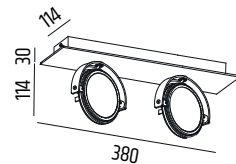

1051W

1052W

FINISH COLORS:

FOCUS UNO RETROFIT

1051 LED AR111 G53 max.15W

FOCUS DUE RETROFIT

1052 2xLED AR111 G53 max.2x15W

HOUSING: