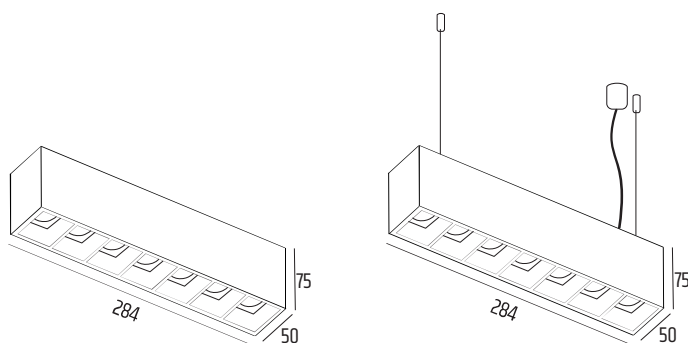

LIGHT SOURCE:

POWER SUPPLY:

CONTROL:

NORMS: