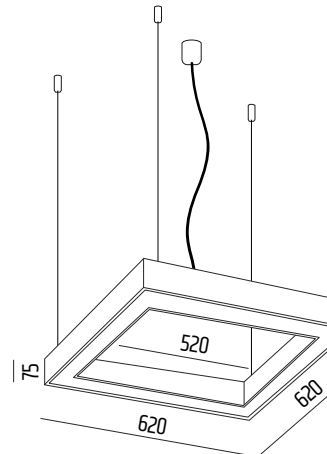

LIGHT SOURCE:

POWER SUPPLY:

CONTROL:

NORMS: