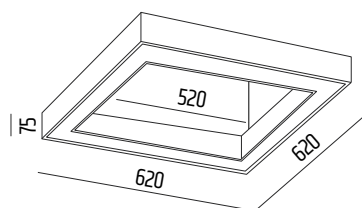

LIGHT SOURCE:

POWER SUPPLY:

CONTROL:

NORMS: