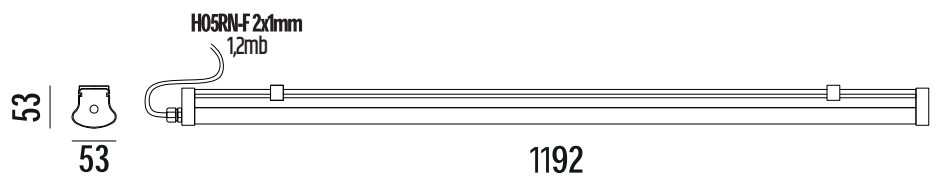

OXYGEN LINE OP 2 ○

6646W

FINISH COLORS: W

OXYGEN LINE OP 2

6646W 40W 4100lm 4000K

HOUSING:

MONTAGE:

DIFFUSER: