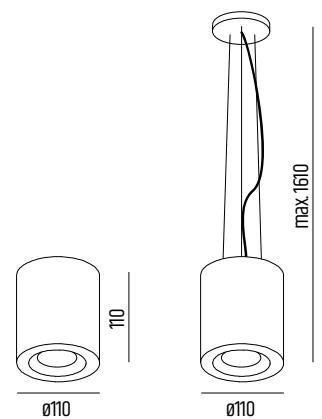

N29154 FLAT A	6,6W 600lm 3000K
N29020 DEEP R	6,6W 600lm 3000K
N29254 ASYM	6,6W 600lm 3000K
N29255 POINT	6,6W 600lm 3000K

HOUSING:

MONTAGE:

DIFFUSER:

OPTICS/ROTATION:

LIGHT SOURCE:

POWER SUPPLY:

CONTROL: