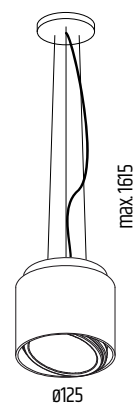

ROLLER 111

1210B

FINISH COLORS:

ROLLER 111 RETROFIT

1210 LED AR111 G53 max.15W

HOUSING:

MONTAGE:

DIFFUSER:

OPTICS/ROTATION:

LIGHT SOURCE:

POWER SUPPLY:

CONTROL:

NORMS: