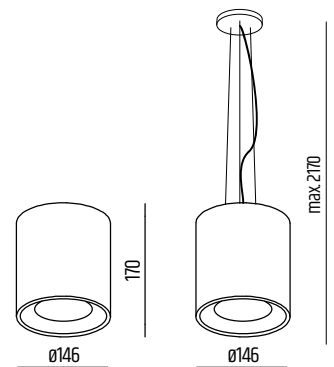

TUBUS MIDI ○

6790W

FINISH COLORS:

TUBUS MIDI

6790 7-24W 950-3100lm 3000K
6795 7-24W 990-3200lm 4000K

HOUSING:

MONTAGE:

DIFFUSER:

OPTICS/ROTATION:

LIGHT SOURCE:

POWER SUPPLY:

CONTROL:

NORMS: