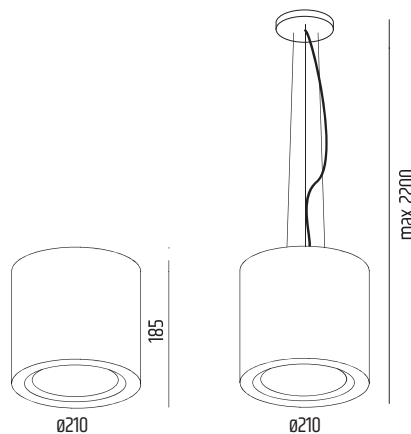

LIGHT SOURCE:

POWER SUPPLY:

CONTROL:

NORMS: