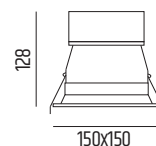

ACRIS

6112W

FINISH COLORS:

ACRIS

6112 6-24W 950-3300lm 3000K
6117 6-24W 990-3400lm 4000K

HOUSING:

MONTAGE:

DIFFUSER: