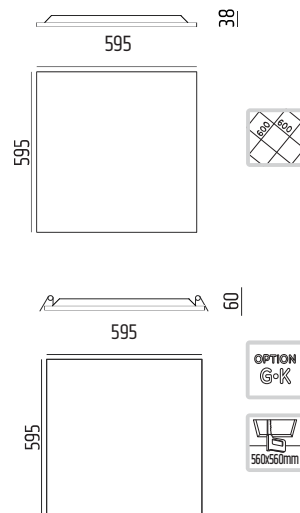

FLASH IP65 SLIM

6693W

FINISH COLORS:

FLASH IP65 BL MPRM

6693 36/38/40/42W 3650/3850/4050/4250lm 3000K
 6698 36/38/40/42W 3900/4150 /4350/4550lm 4000K

HOUSING:

MONTAGE:

DIFFUSER:

OPTICS/ROTATION:

LIGHT SOURCE:

POWER SUPPLY:

CONTROL:

NORMS:

 RECESSED

 SURFACE

 SUSPENDED