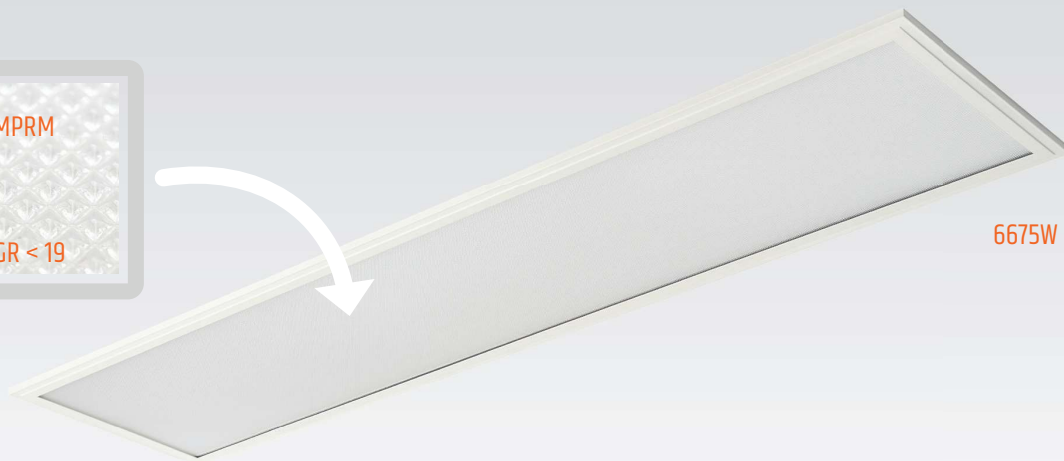

FLASH Q BL 120 o

FINISH COLORS:  

FLASH Q BL 120 MPRM

6675 36/38/40/42W 3950/4200/4400/4600lm 3000K
 6676 36/38/40/42W 4350/4450/4700/4900lm 4000K

HOUSING:

MONTAGE:

DIFFUSER:

OPTICS/ROTATION: