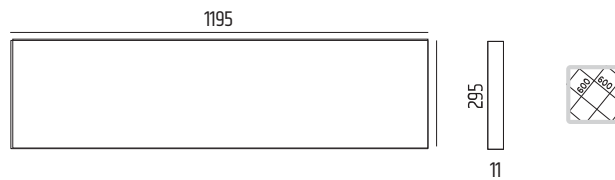

FLASH Q BL 120 o

FINISH COLORS:  

FLASH Q BL 120 MPRM

6675 36/38/40/42W 3950/4200/4400/4600lm 3000K
 6676 36/38/40/42W 4350/4450/4700/4900lm 4000K

HOUSING:

MONTAGE:

DIFFUSER:

OPTICS/ROTATION: