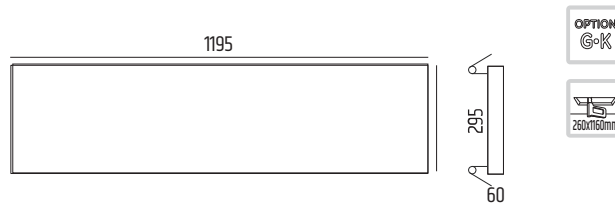

FLASH Q BL 120 o

FINISH COLORS:  

FLASH Q BL 120 MPRM

6675 36/38/40/42W 3950/4200/4400/4600lm 3000K
 6676 36/38/40/42W 4350/4450/4700/4900lm 4000K

HOUSING:

MONTAGE:

DIFFUSER:

OPTICS/ROTATION: