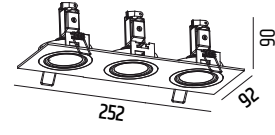

MINIMAL TRE RETROFIT

- 2933 3xLED PAR16 GU10 max. 3x10W
- 2933M 3xCOB MODUL LED R50 max. 3x10W