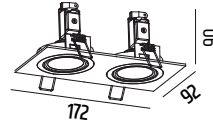

MINIMAL TRE RETROFIT

- 2933 3xLED PAR16 GU10 max. 3x10W
- 2933M 3xCOB MODUL LED R50 max. 3x10W