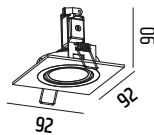

MINIMAL TRE RETROFIT

- 2933 3xLED PAR16 GU10 max. 3x10W
- 2933M 3xCOB MODUL LED R50 max. 3x10W