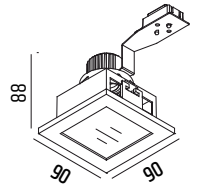

MONOGRAPH SQ RETROFIT IP44

2812 LED PAR16 GU10 max. 10W

2812M COB MODUL LED R50 max. 10W