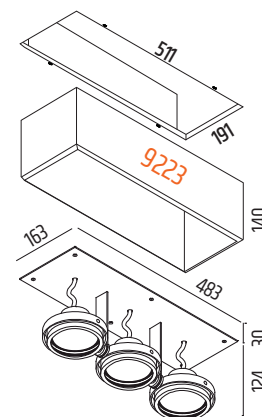

QUADRIC 111 UNO RETROFIT

2221 LED AR111 G53 max. 15W
9221 mounting housing (composite)

QUADRIC 111 DUE RETROFIT

2222 2xLED AR111 G53 max. 2x15W
9222 mounting housing (composite)

QUADRIC 111 TRE RETROFIT

2223 3xLED AR111 G53 max. 3x15W
9223 mounting housing (composite)