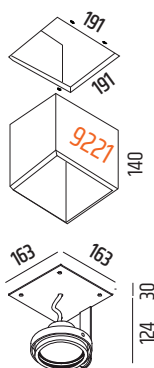

QUADRIC 111 UNO RETROFIT

2221 LED AR111 G53 max. 15W
9221 mounting housing (composite)

QUADRIC 111 DUE RETROFIT

2222 2xLED AR111 G53 max. 2x15W
9222 mounting housing (composite)

QUADRIC 111 TRE RETROFIT

2223 3xLED AR111 G53 max. 3x15W
9223 mounting housing (composite)