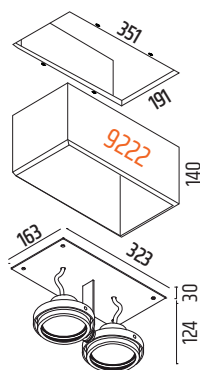

QUADRIC 111 UNO RETROFIT

2221 LED AR111 G53 max. 15W
9221 mounting housing (composite)

QUADRIC 111 DUE RETROFIT

2222 2xLED AR111 G53 max. 2x15W
9222 mounting housing (composite)

QUADRIC 111 TRE RETROFIT

2223 3xLED AR111 G53 max. 3x15W
9223 mounting housing (composite)