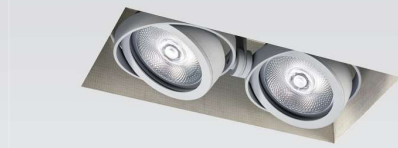

QUADRIC 111

RECESSED

2222W

2223W

SURFACE

SUSPENDED

2221W

FINISH COLORS:     

QUADRIC 111 UNO RETROFIT

2221 LED AR111 G53 max. 15W
9221 mounting housing (composite)

QUADRIC 111 DUE RETROFIT

2222 2xLED AR111 G53 max. 2x15W
9222 mounting housing (composite)

QUADRIC 111 TRE RETROFIT

2223 3xLED AR111 G53 max. 3x15W
9223 mounting housing (composite)