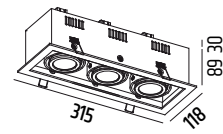

QUBEE PAR16 TRE RETROFIT

- 2016 3xLED PAR16 GU10 max. 3x10W
- 2016M 3xCOB MODUL LED R50 max. 3x10W