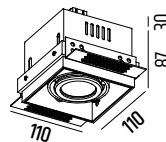

QUBEE T PAR16 TRE RETROFIT

- 2023 3xLED PAR16 GU10 max. 3x10W
- 2023M 3xCOB MODUL LED R50 max. 3x10W