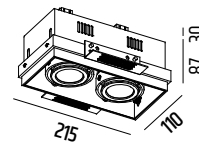

QUBEE T PAR16 TRE RETROFIT

- 2023 3xLED PAR16 GU10 max. 3x10W
- 2023M 3xCOB MODUL LED R50 max. 3x10W