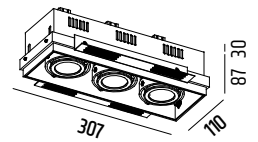

QUBEE T PAR16 TRE RETROFIT

- 2023 3xLED PAR16 GU10 max. 3x10W
- 2023M 3xCOB MODUL LED R50 max. 3x10W