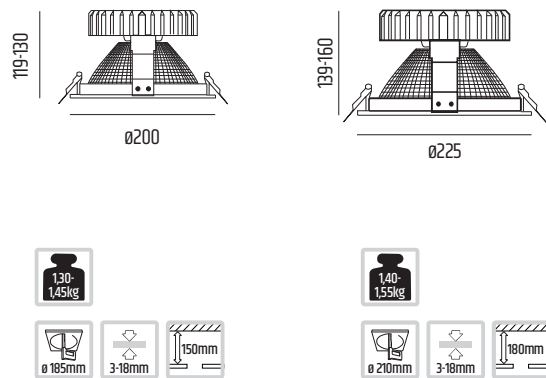

DIFFUSER:

OPTICS/ROTATION:

LIGHT SOURCE:

POWER SUPPLY:

CONTROL:

NORMS: