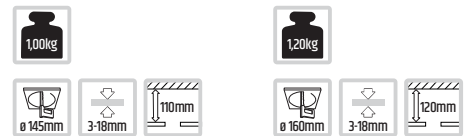

6482 9-24W 950-3300lm 3000K

6487 9-24W 990-3400lm 4000K

HOUSING:

MONTAGE:

DIFFUSER:

OPTICS/ROTATION:

LIGHT SOURCE:

POWER SUPPLY: