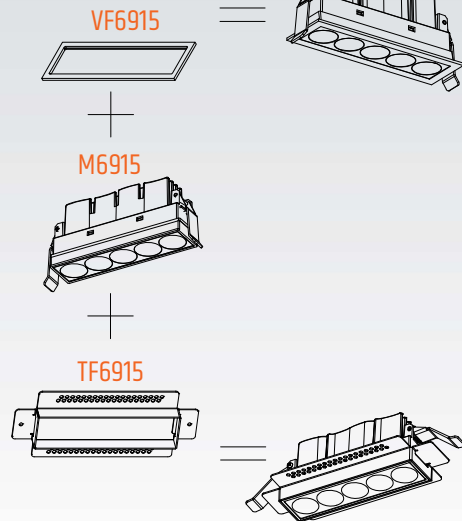

UMBRA MINI CINQUE

RECESSED

M6915+
VF6915WB

M6915+
TF6915WB

FINISH COLORS:

UMBRA MINI CINQUE

- M6915 13W 720lm 3000K - base module LED
- VF6915 VISIBLE FRAME
- TF6915 TRIMLESS FRAME

HOUSING:

MONTAGE:

DIFFUSER:

OPTICS/ROTATION:

LIGHT SOURCE:

POWER SUPPLY:

CONTROL:

NORMS:

SURFACE