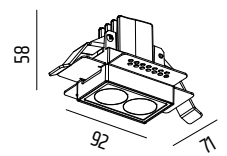

## UMBRA MINI DUE

M6911 4,4W 280lm 3000K - base module LED  
VF6911 VISIBLE FRAME  
TF6911 TRIMLESS FRAME

HOUSING:

MONTAGE:

DIFFUSER:

OPTICS/ROTATION:

LIGHT SOURCE:

POWER SUPPLY: