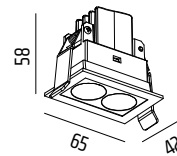

## UMBRA MINI DUE

M6911 4,4W 280lm 3000K - base module LED  
VF6911 VISIBLE FRAME  
TF6911 TRIMLESS FRAME

HOUSING:

MONTAGE:

DIFFUSER:

OPTICS/ROTATION:

LIGHT SOURCE:

POWER SUPPLY: