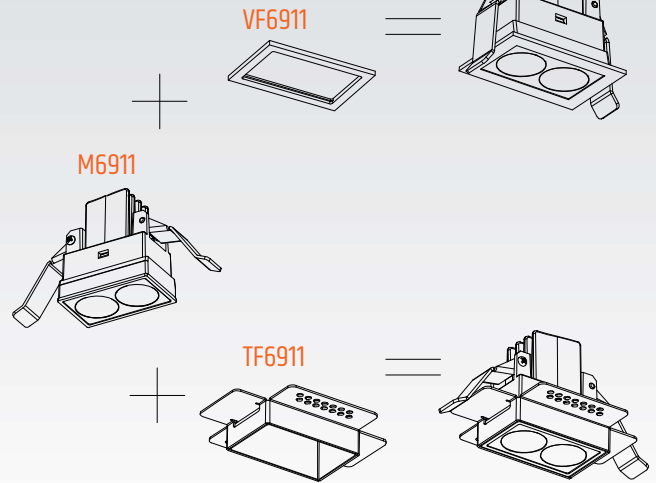

M6911+
TF6911WB