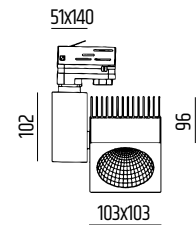

QUADRATUS

6272W

FINISH COLORS:

QUADRATUS 3F

6272 6-24W 950-3300lm 3000K
6277 6-24W 990-3400lm 4000K

HOUSING:

MONTAGE:

ACCESSORIES: 9300