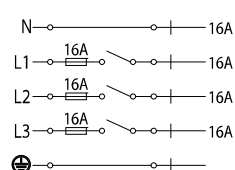

TRACK L3N

L3N

FINISH COLORS:

TRACK L3N

Three-circuit track or three phases. The track is designed for surface mounting on the ceiling. The housing is made of an aluminium profile. The copper wires embedded in a specially designed plastic profile. The housing is powder painted in white, black or optional gray. Permissible current load on the one circuit 16A. The track is available in sections of 1, 2, 3 and 4 meters.

ELECTRICAL SCHEME

Three-circuits

Three-phases

ACCESSORIES - CONNECTORS

END-FEED

L-FEED CONNECTOR

END CAP

T-FEED CONNECTOR

NAME	catalog number	
	white	black
TRACK 4 meters	9504W	9504B
TRACK 3 meters	9503W	9503B
TRACK 2 meters	9502W	9502B
TRACK 1 meter	9501W	9501B
END-FEED LEFT	9541W	9541B
END-FEED RIGHT	9542W	9542B
END CAP	9545W	9545B
JOINTING CONNECTOR	9550W	9550B
MIDDLE FEED CONNECTOR	9560W	9560B
L-FEED CONNECTOR RIGHT	9552W	9552B
L-FEED CONNECTOR LEFT	9551W	9551B
T-FEED CONNECTOR RIGHT/RIGHT	9555W	9555B
T-FEED CONNECTOR LEFT/LEFT	9553W	9553B
T-FEED CONNECTOR RIGHT/LEFT	9556W	9556B
T-FEED CONNECTOR LEFT/RIGHT	9554W	9554B
X-FEED CONNECTOR	9557W	9557B
ADJUSTABLE CONNECTOR	9559W	9559B
CEILING BRACKET	9571W	9571B
SUSPENSION SET 1,5 meters	9572W	9572B
SUSPENSION SET 4 meters	9575W	9575B
T-BRACKET FOR "IN ROW" USE JUNCTION	9558W	9558B