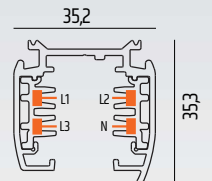

TRACK L3N

L3N

FINISH COLORS:

TRACK L3N

Three-circuit track or three phases. The track is designed for surface mounting on the ceiling. The housing is made of an aluminium profile. The copper wires embedded in a specially designed plastic profile. The housing is powder painted in white, black or optional gray. Permissible current load on the one circuit 16A. The track is available in sections of 1, 2, 3 and 4 meters.

ELECTRICAL SCHEME

Three-circuits

Three-phases

ACCESSORIES - CONNECTORS

END-FEED

L-FEED CONNECTOR

END CAP

T-FEED CONNECTOR

JOINTING CONNECTOR

X-FEED CONNECTOR

MIDDLE FEED CONNECTOR

ADJUSTABLE CONNECTOR

HOUSING:

POWER SUPPLY:

NORMS:

TRACK CONNECTION DIAGRAM

NAME	catalog number	
	white	black
TRACK 4 meters	9504W	9504B
TRACK 3 meters	9503W	9503B
TRACK 2 meters	9502W	9502B
TRACK 1 meter	9501W	9501B
END-FEED LEFT	9541W	9541B
END-FEED RIGHT	9542W	9542B
END CAP	9545W	9545B
JOINTING CONNECTOR	9550W	9550B
MIDDLE FEED CONNECTOR	9560W	9560B
L-FEED CONNECTOR RIGHT	9552W	9552B
L-FEED CONNECTOR LEFT	9551W	9551B
T-FEED CONNECTOR RIGHT/RIGHT	9555W	9555B
T-FEED CONNECTOR LEFT/LEFT	9553W	9553B
T-FEED CONNECTOR RIGHT/LEFT	9556W	9556B
T-FEED CONNECTOR LEFT/RIGHT	9554W	9554B
X-FEED CONNECTOR	9557W	9557B
ADJUSTABLE CONNECTOR	9559W	9559B
CEILING BRACKET	9571W	9571B
SUSPENSION SET 1,5 meters	9572W	9572B
SUSPENSION SET 4 meters	9575W	9575B
T-BRACKET FOR "IN ROW" USE JUNCTION	9558W	9558B