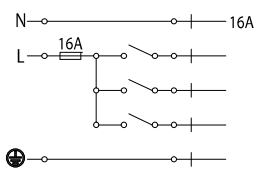

TRACK L3N

L3N

FINISH COLORS:

TRACK L3N

Three-circuit track or three phases. The track is designed for surface mounting on the ceiling. The housing is made of an aluminium profile. The copper wires embedded in a specially designed plastic profile. The housing is powder painted in white, black or optional gray. Permissible current load on the one circuit 16A. The track is available in sections of 1, 2, 3 and 4 meters.

ELECTRICAL SCHEME

Three-circuits

Three-phases

ACCESSORIES - CONNECTORS

END-FEED

L-FEED CONNECTOR

END CAP

T-FEED CONNECTOR

NAME	catalog number	
	white	black
TRACK 4 meters	9504W	9504B
TRACK 3 meters	9503W	9503B
TRACK 2 meters	9502W	9502B
TRACK 1 meter	9501W	9501B
END-FEED LEFT	9541W	9541B
END-FEED RIGHT	9542W	9542B
END CAP	9545W	9545B
JOINTING CONNECTOR	9550W	9550B
MIDDLE FEED CONNECTOR	9560W	9560B
L-FEED CONNECTOR RIGHT	9552W	9552B
L-FEED CONNECTOR LEFT	9551W	9551B
T-FEED CONNECTOR RIGHT/RIGHT	9555W	9555B
T-FEED CONNECTOR LEFT/LEFT	9553W	9553B
T-FEED CONNECTOR RIGHT/LEFT	9556W	9556B
T-FEED CONNECTOR LEFT/RIGHT	9554W	9554B
X-FEED CONNECTOR	9557W	9557B
ADJUSTABLE CONNECTOR	9559W	9559B
CEILING BRACKET	9571W	9571B
SUSPENSION SET 1,5 meters	9572W	9572B
SUSPENSION SET 4 meters	9575W	9575B
T-BRACKET FOR "IN ROW" USE JUNCTION	9558W	9558B