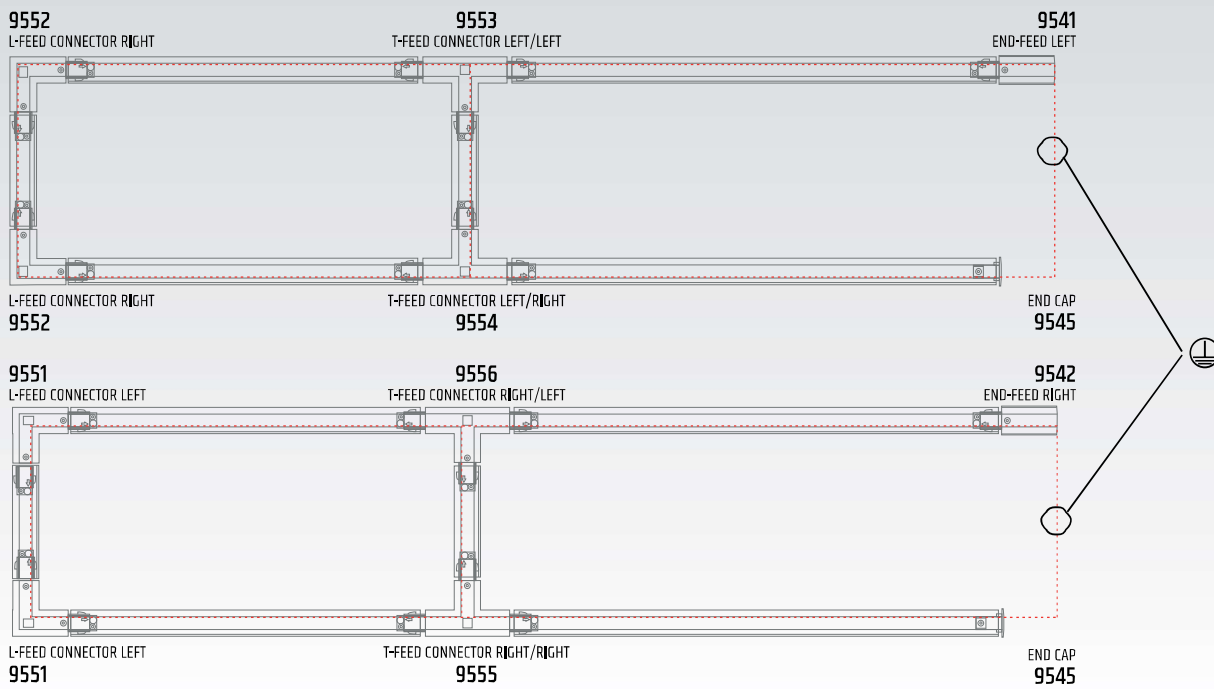

TRACK L3N

L3N

FINISH COLORS:

TRACK L3N

Three-circuit track or three phases. The track is designed for surface mounting on the ceiling. The housing is made of an aluminium profile. The copper wires embedded in a specially designed plastic profile. The housing is powder painted in white, black or optional gray. Permissible current load on the one circuit 16A. The track is available in sections of 1, 2, 3 and 4 meters.

ELECTRICAL SCHEME

Three-circuits

Three-phases

ACCESSORIES - CONNECTORS

END-FEED

L-FEED CONNECTOR

END CAP

T-FEED CONNECTOR

JOINTING CONNECTOR

X-FEED CONNECTOR

MIDDLE FEED CONNECTOR

ADJUSTABLE CONNECTOR

HOUSING:

POWER SUPPLY:

NORMS:

TRACK CONNECTION DIAGRAM

NAME	catalog number	
	white	black
TRACK 4 meters	9504W	9504B
TRACK 3 meters	9503W	9503B
TRACK 2 meters	9502W	9502B
TRACK 1 meter	9501W	9501B
END-FEED LEFT	9541W	9541B
END-FEED RIGHT	9542W	9542B
END CAP	9545W	9545B
JOINTING CONNECTOR	9550W	9550B
MIDDLE FEED CONNECTOR	9560W	9560B
L-FEED CONNECTOR RIGHT	9552W	9552B
L-FEED CONNECTOR LEFT	9551W	9551B
T-FEED CONNECTOR RIGHT/RIGHT	9555W	9555B
T-FEED CONNECTOR LEFT/LEFT	9553W	9553B
T-FEED CONNECTOR RIGHT/LEFT	9556W	9556B
T-FEED CONNECTOR LEFT/RIGHT	9554W	9554B
X-FEED CONNECTOR	9557W	9557B
ADJUSTABLE CONNECTOR	9559W	9559B
CEILING BRACKET	9571W	9571B
SUSPENSION SET 1,5 meters	9572W	9572B
SUSPENSION SET 4 meters	9575W	9575B
T-BRACKET FOR "IN ROW" USE JUNCTION	9558W	9558B