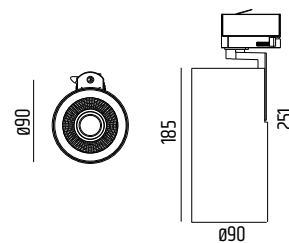

## TIBIA ECO 3F

6292 6-24W 850-3000lm 3000K  
6297 6-24W 900-3100lm 4000K

TRACK LIGHTS

WALL

HOUSING:

MONTAGE:

ACCESSORIES: 9300

DIFFUSER: