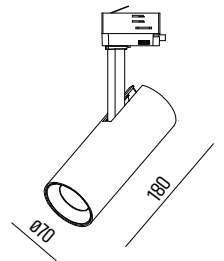

TIBIA MINI

6302W

FINISH COLORS:

TIBIA MINI 3F

6302 6-20W 950-2400lm 3000K
6307 6-20W 990-2500lm 4000K

HOUSING:

MONTAGE:

DIFFUSER:

OPTICS/ROTATION:

ACCESSORIES: 9300

CEILING BASE:

LIGHT SOURCE:

POWER SUPPLY:

CONTROL:

NORMS: