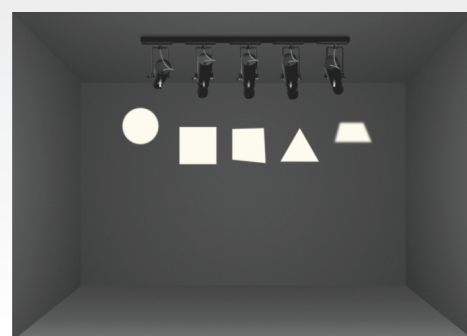

TIBIA ZOOM FRAMER

6702WB

FINISH COLORS:

TIBIA ZOOM FRAMER 3F

6702 24W 710-780lm 3000K
6707 24W 770-840lm 4000K