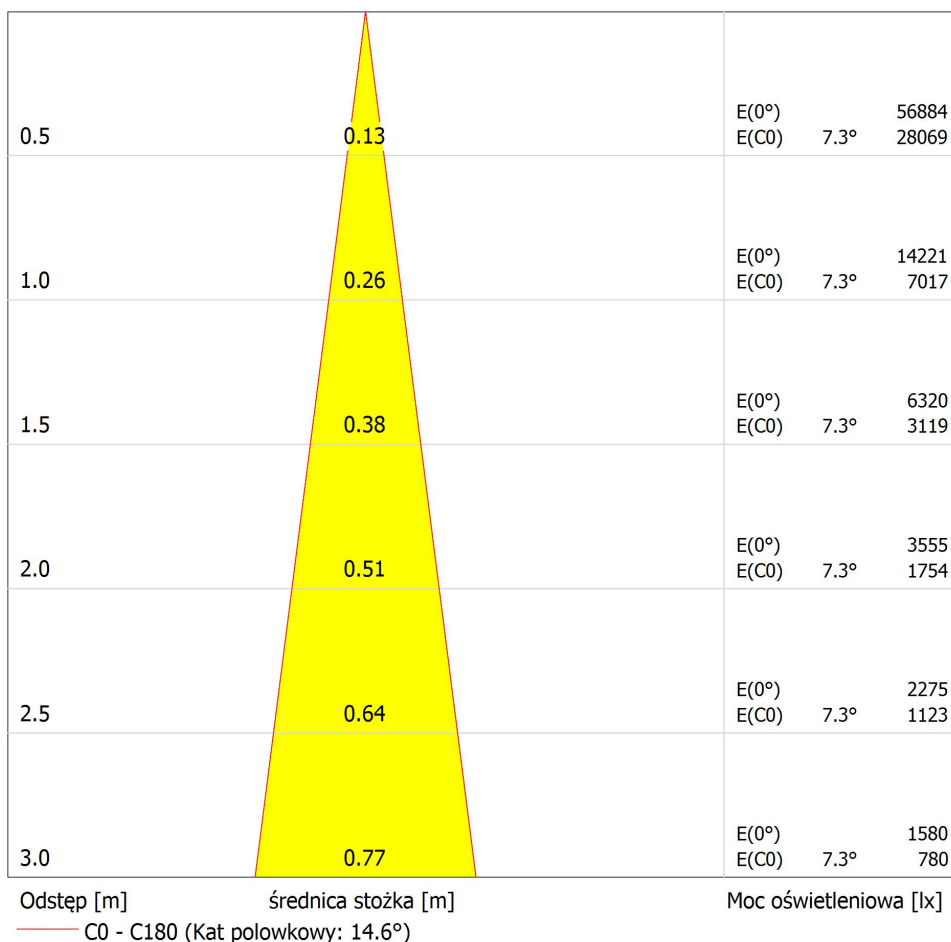

Modena 6702 TIBIA ZOOM FRAMER 3000K CRI97 24W 15° / Wykres stożkowy